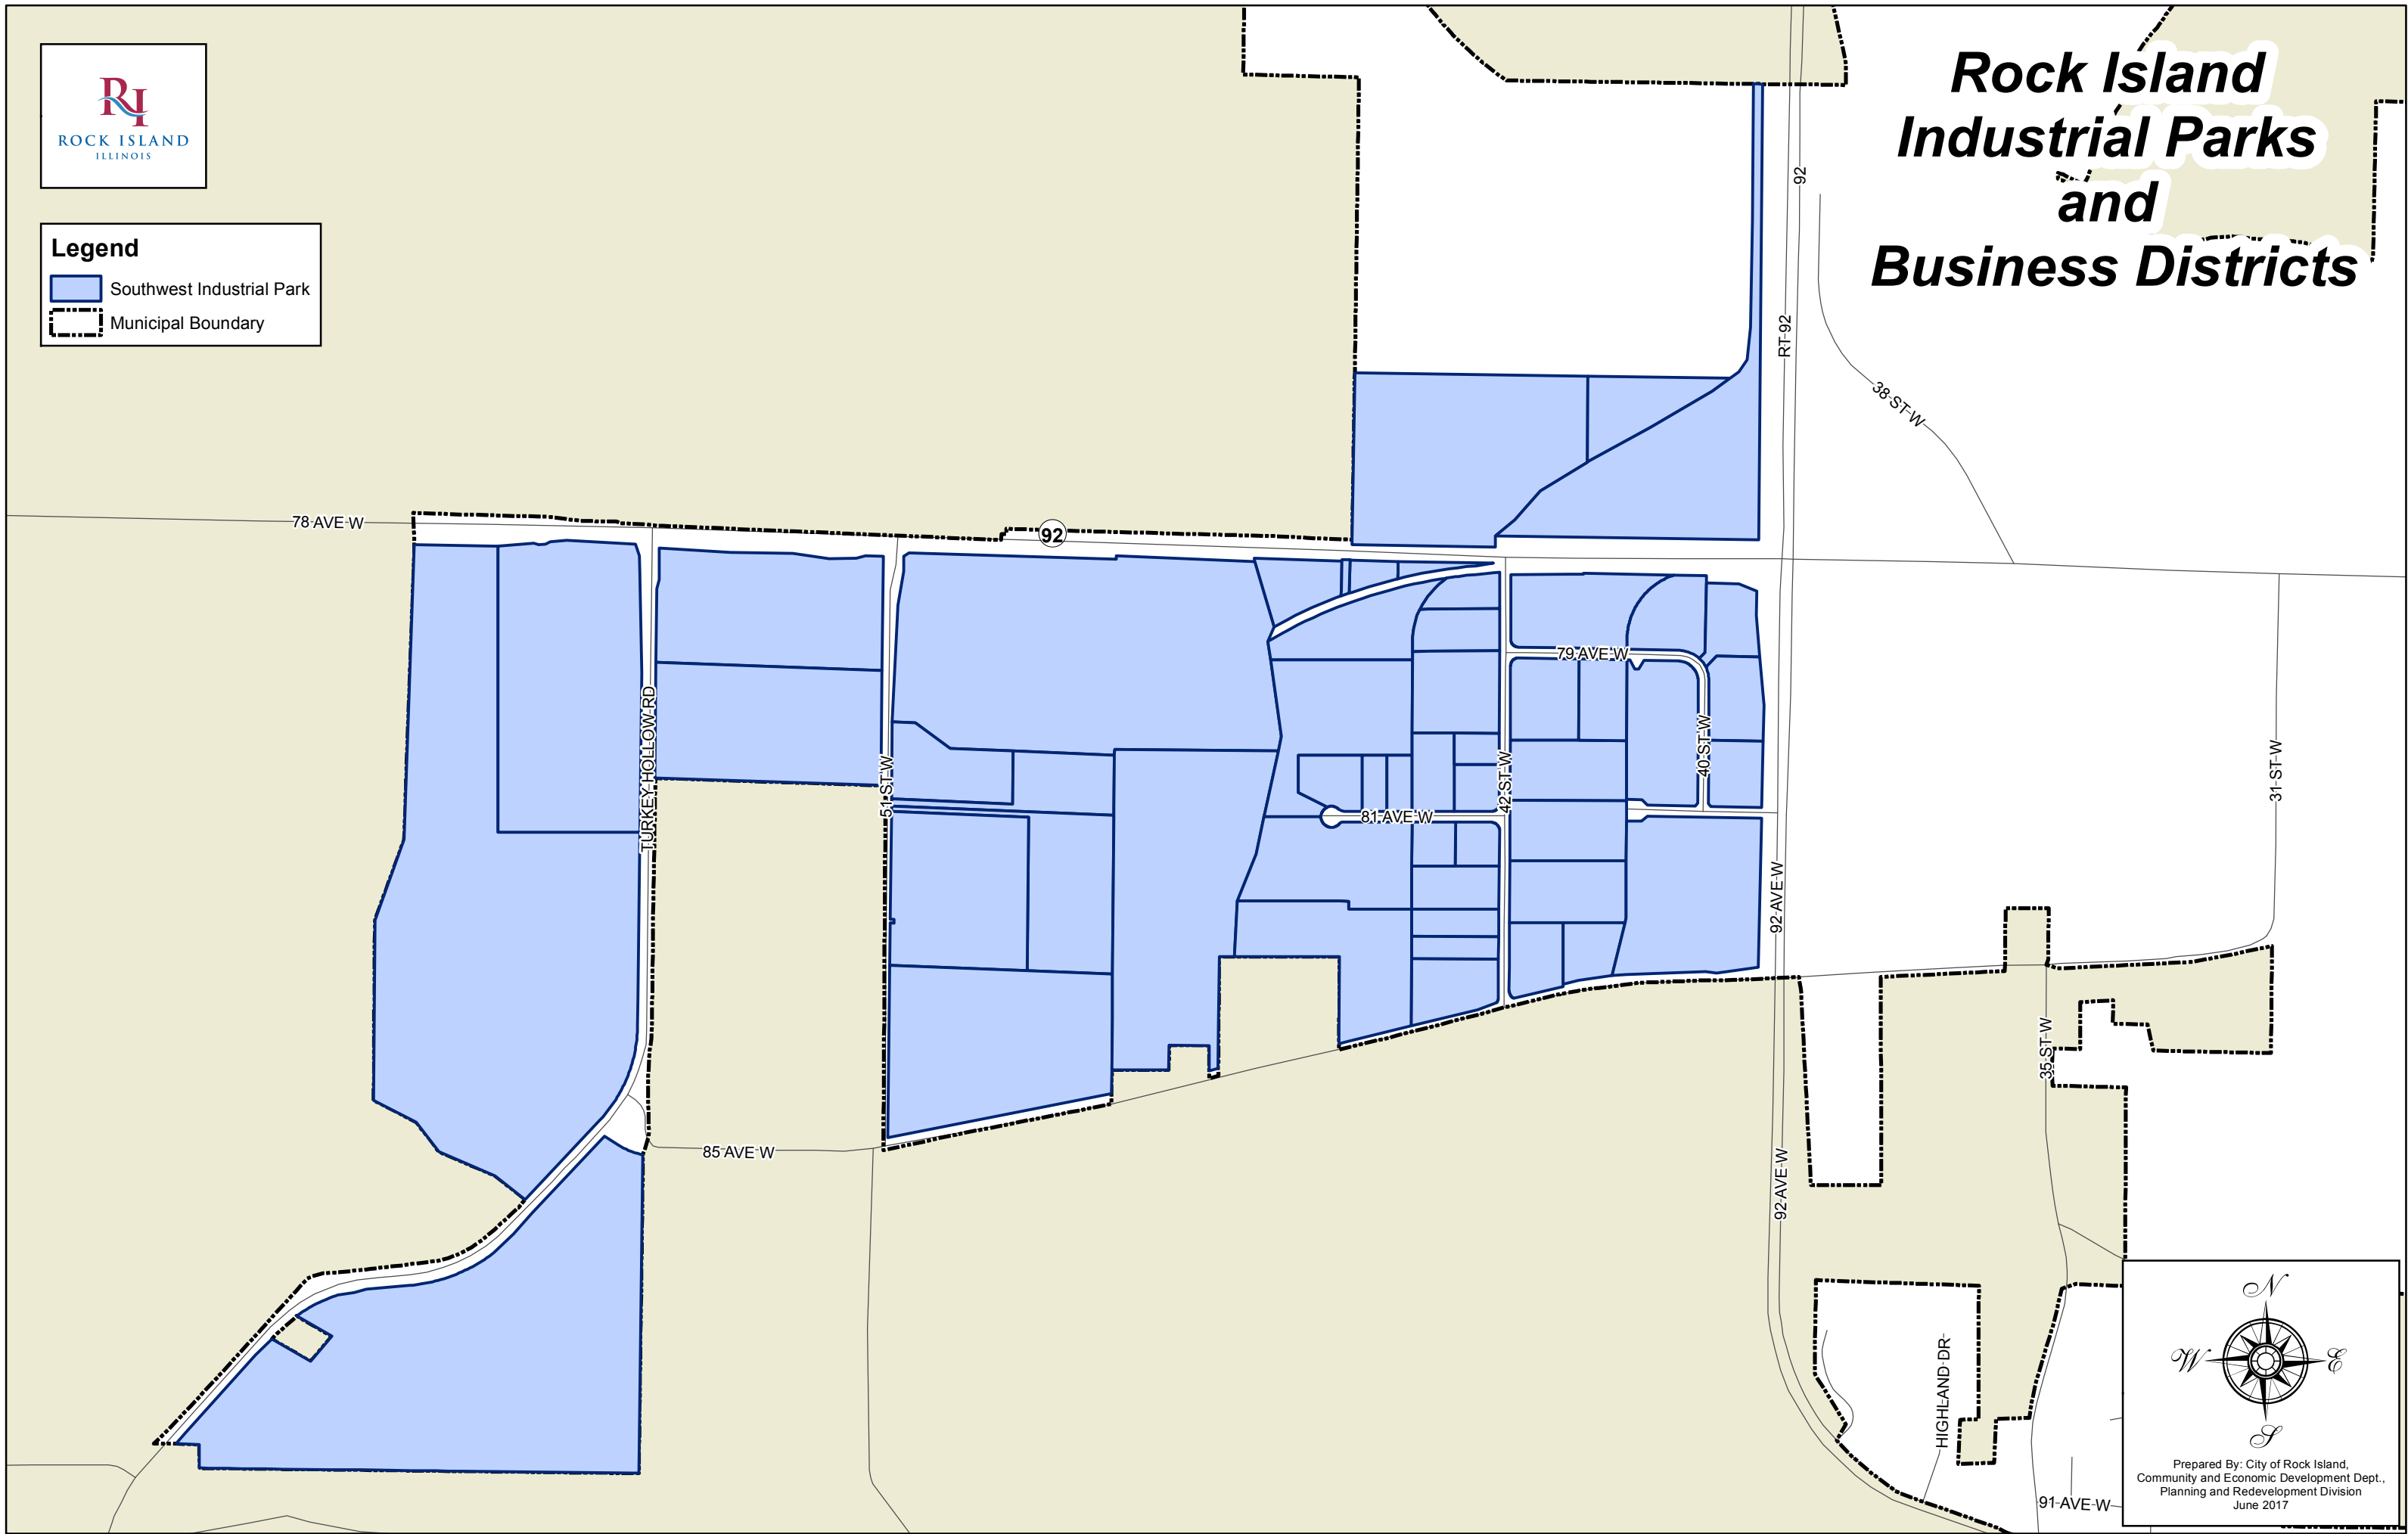

Rock Island Industrial Parks and Business Districts

Legend

- Southwest Industrial Park
- Municipal Boundary

Prepared By: City of Rock Island,
Community and Economic Development Dept.,
Planning and Redevelopment Division
June 2017