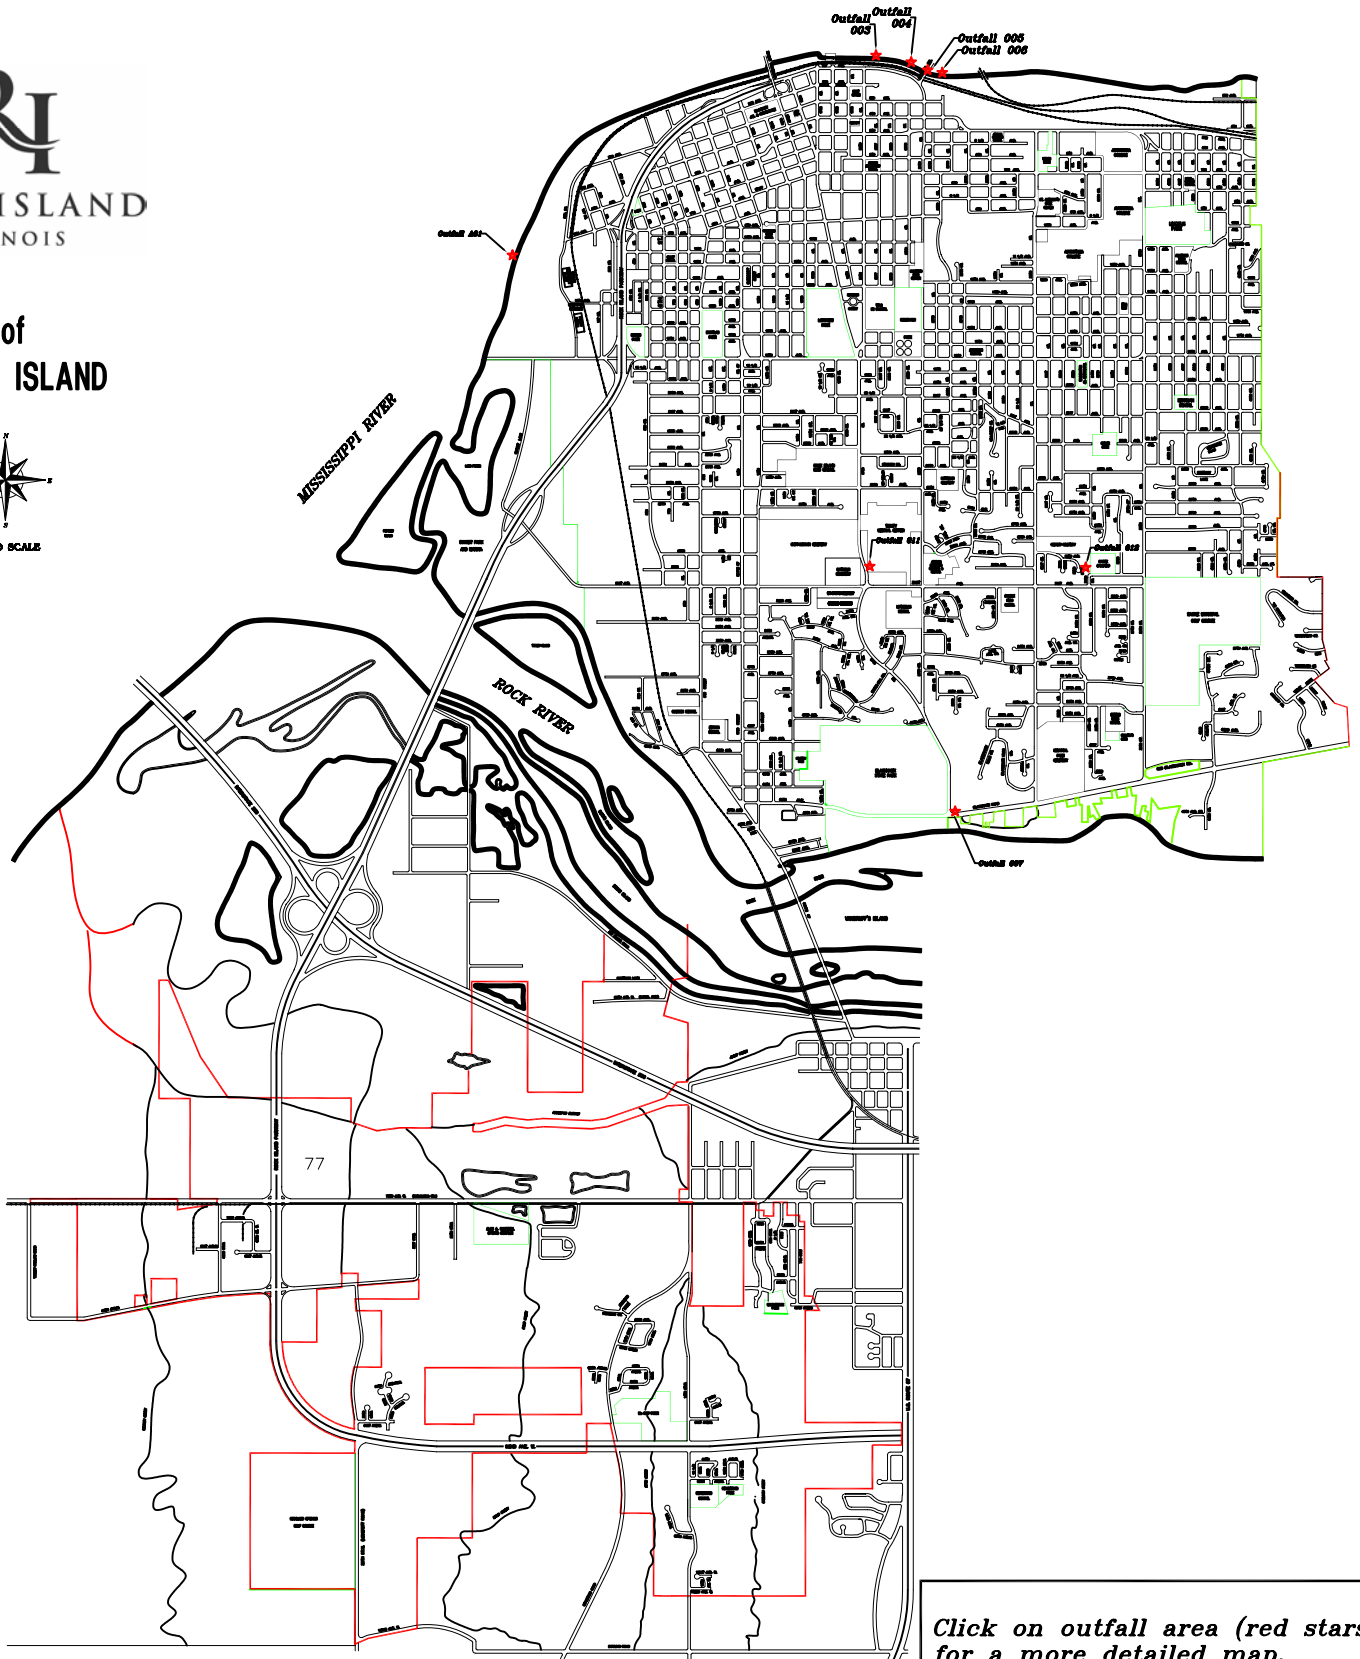

CLICK ON RED STAR (OUTFALL AREA) FOR A MORE DETAILED MAP.

CITY of  
ROCK ISLAND

NOT TO SCALE

*Click on outfall area (red stars)  
for a more detailed map.*