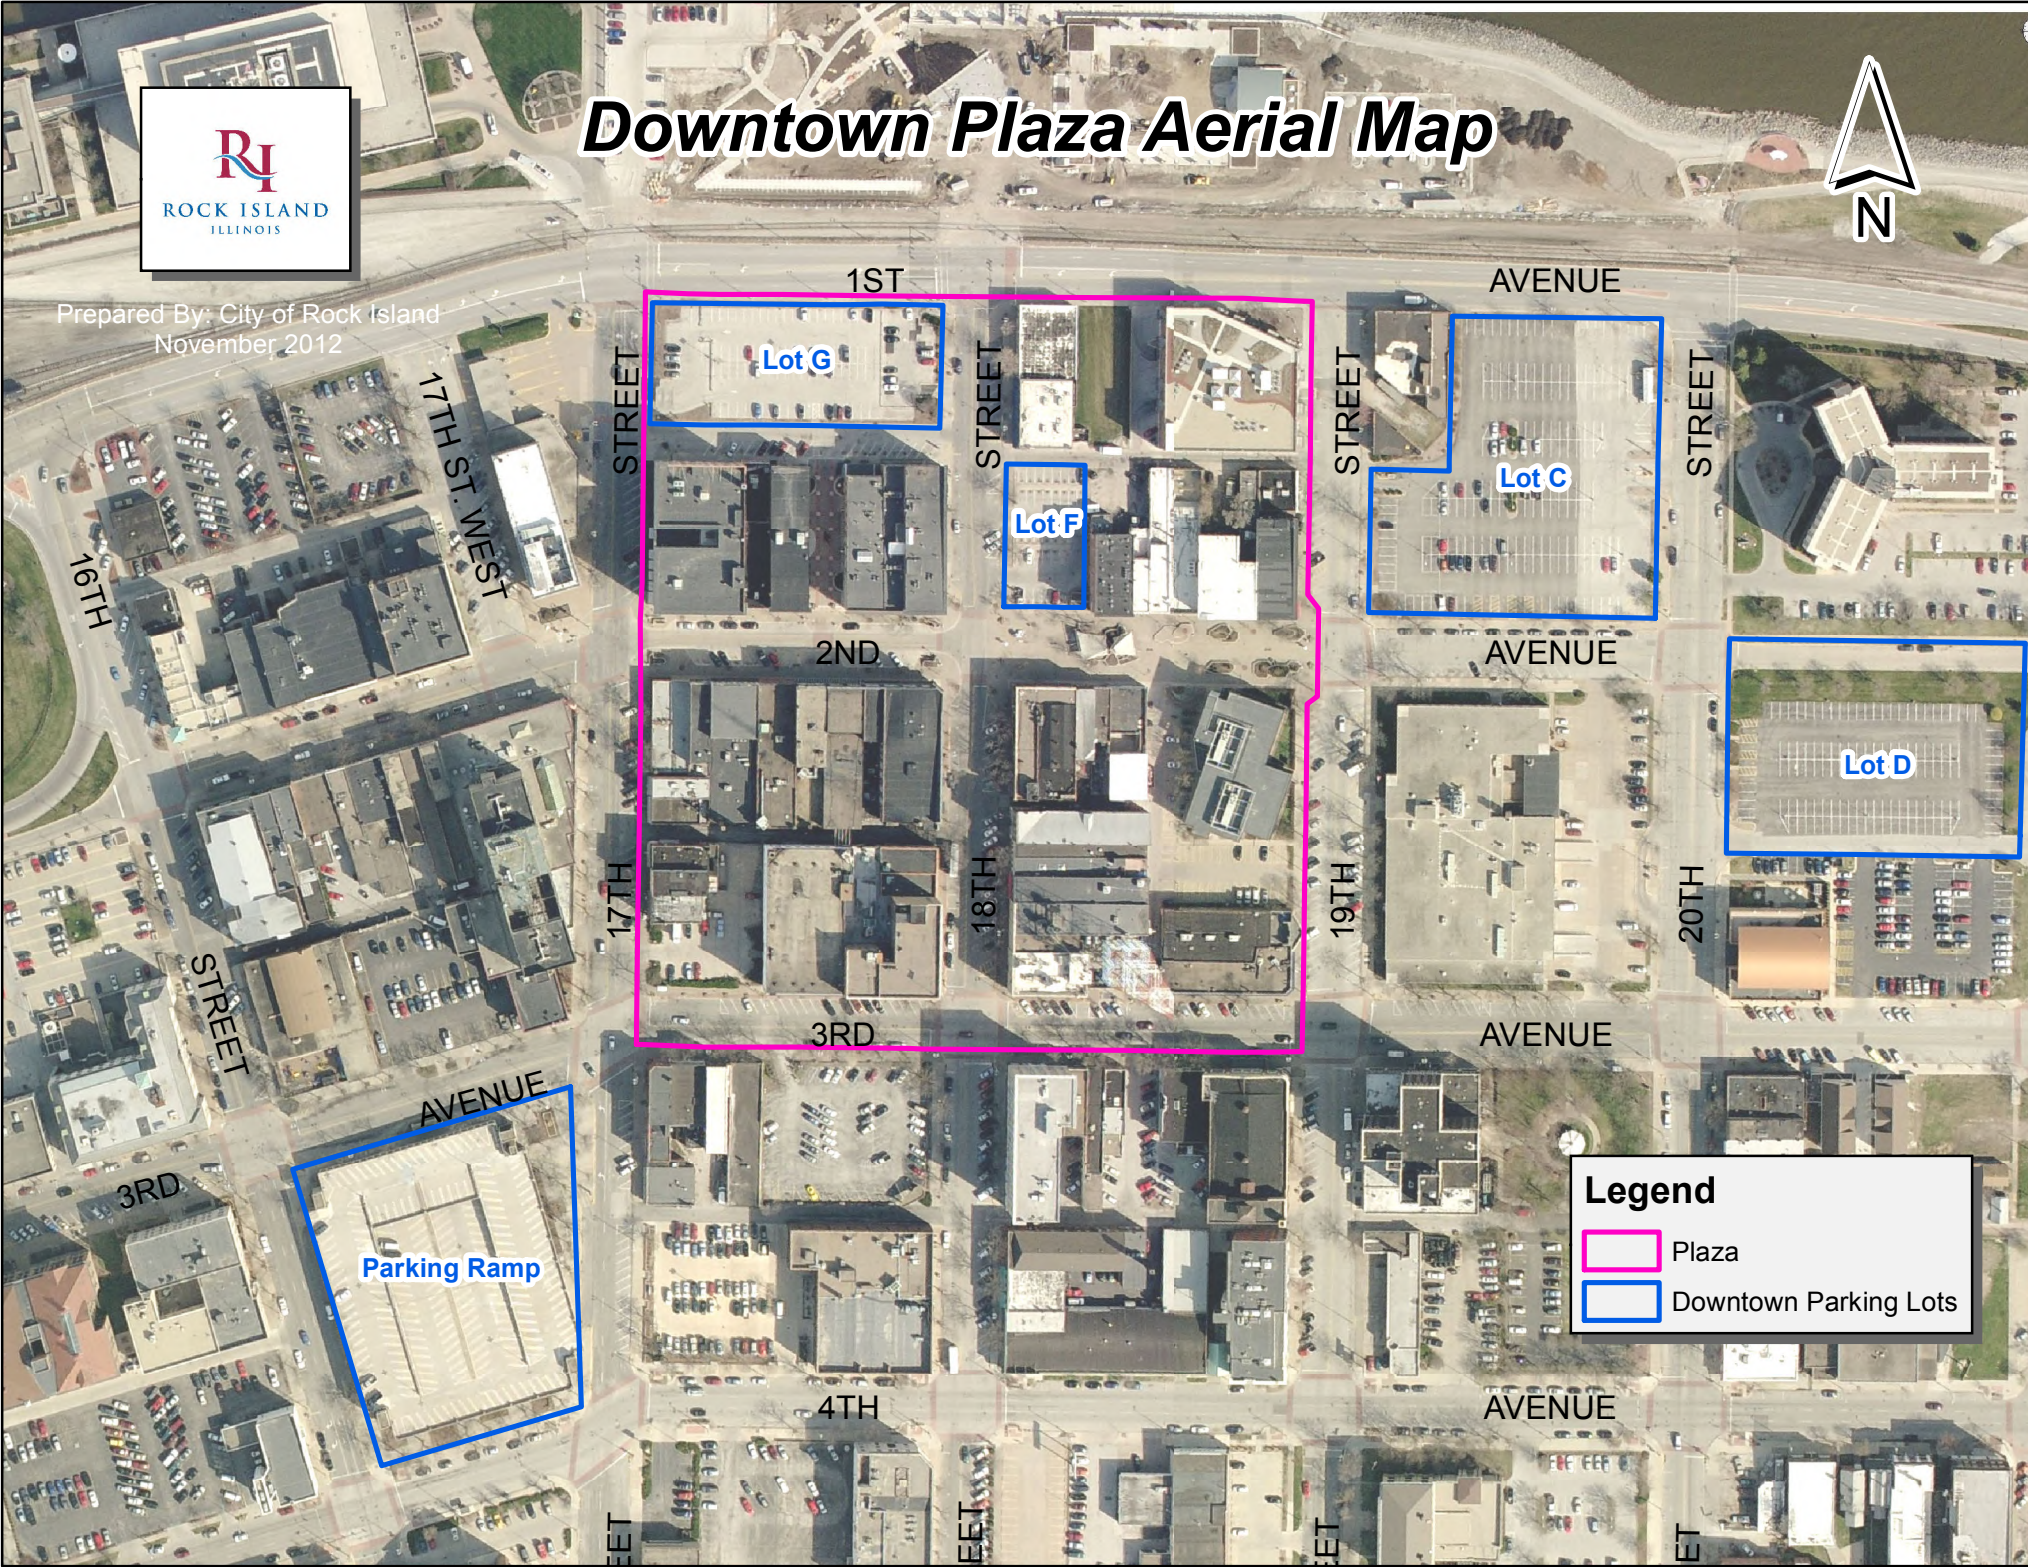

# Downtown Plaza Aerial Map

Prepared By: City of Rock Island  
November 2012

**Legend**

- Plaza
- Downtown Parking Lots